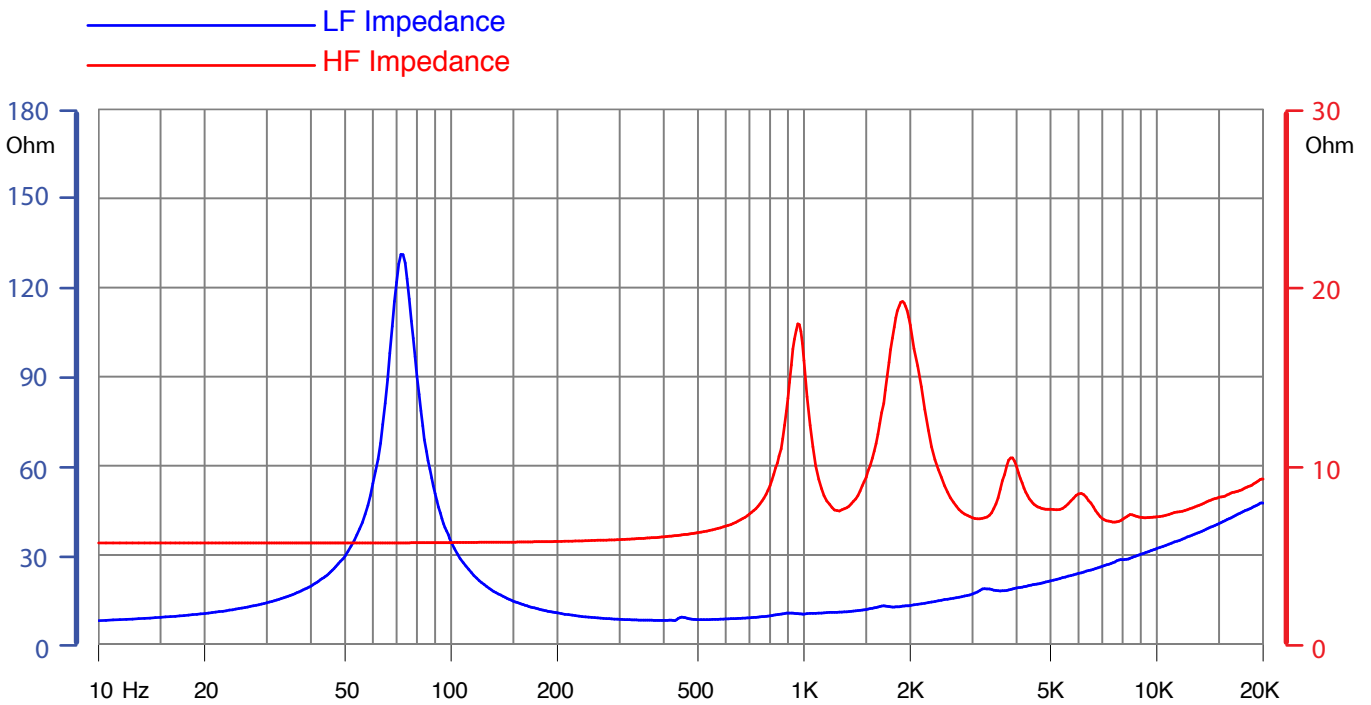

PROFESSIONAL LOUDSPEAKERS

— Made in Italy

8HX230

LF 8" - 250W - 94 dB - 8Ω

HF 30W - 105 dB - 8Ω