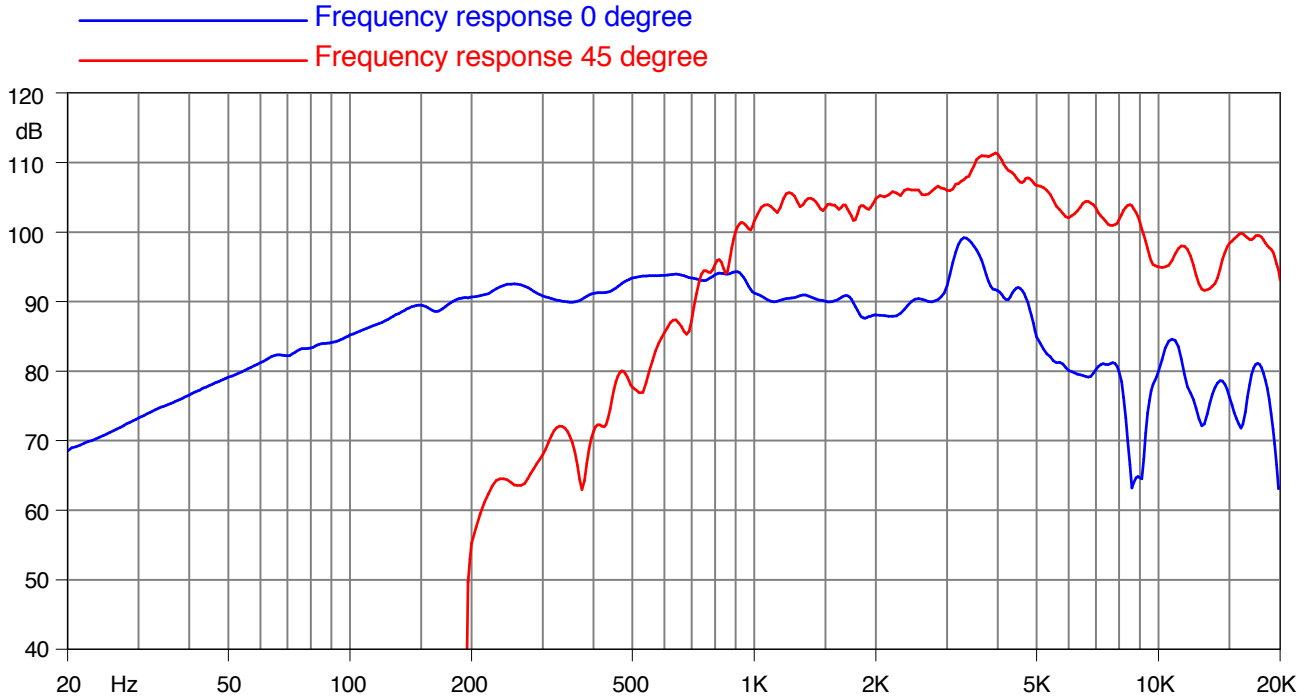

PROFESSIONAL LOUDSPEAKERS

— Made in Italy

8HX230

LF 8" - 250W - 94 dB - 8Ω

HF 30W - 105 dB - 8Ω